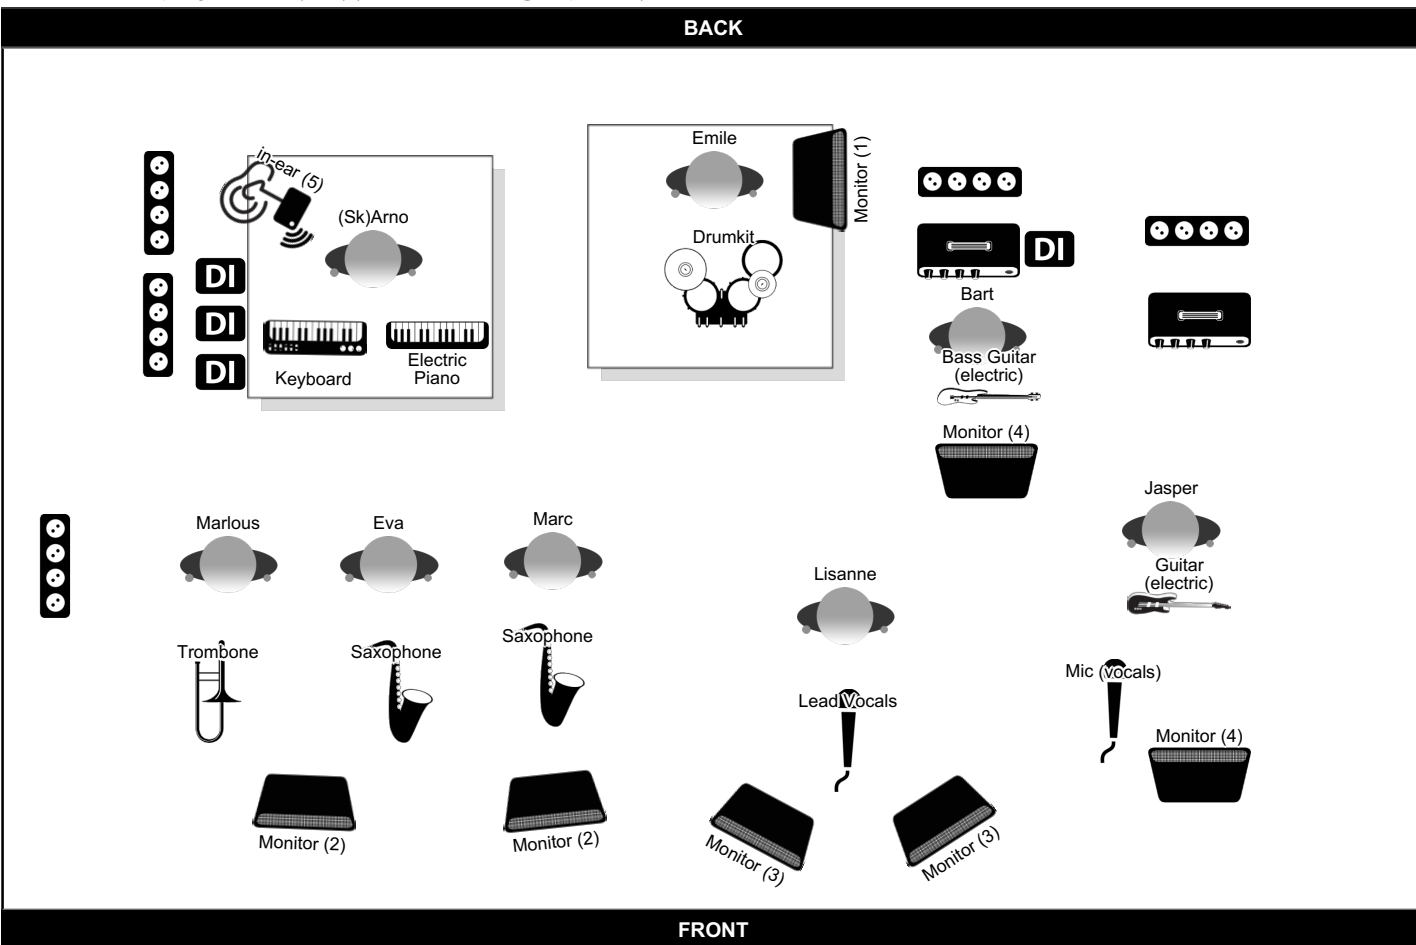

### Extra Info

- \* Please supply us with 0,5 liter of water on stage for every band member (10x)
- \* Please supply a riser of 2x2 meter for the drummer
- \* Please supply a riser of 1,5x1,5 meter for keys

### Monitor Groups

Group	Soundmix
Group 1	Drummer: Kick, Toetsen, Bas, Gitaar, Zang
Group 2	Blazers: Toetsen, gitaar, zang en vooral zichzelf!
Group 3	Zang: Zichzelf, Toetsen, gitaar.
Group 4	Gitaris en Bassist: Toetsen, gitaar, bas, zang.
Group 5	Toetsen: drums, bas, gitaar zang.
Group 6	Click to edit

### Line Up

Name	Instrument
Jasper	Mic (vocals), Guitar (electric)
Bart	Bass Guitar (electric)
(Sk)Arno	Electric Piano, Keyboard
Marlous	Trombone
Eva	Saxophone
Marc	Saxophone
Emile	Drumkit
Lisanne	Lead Vocals